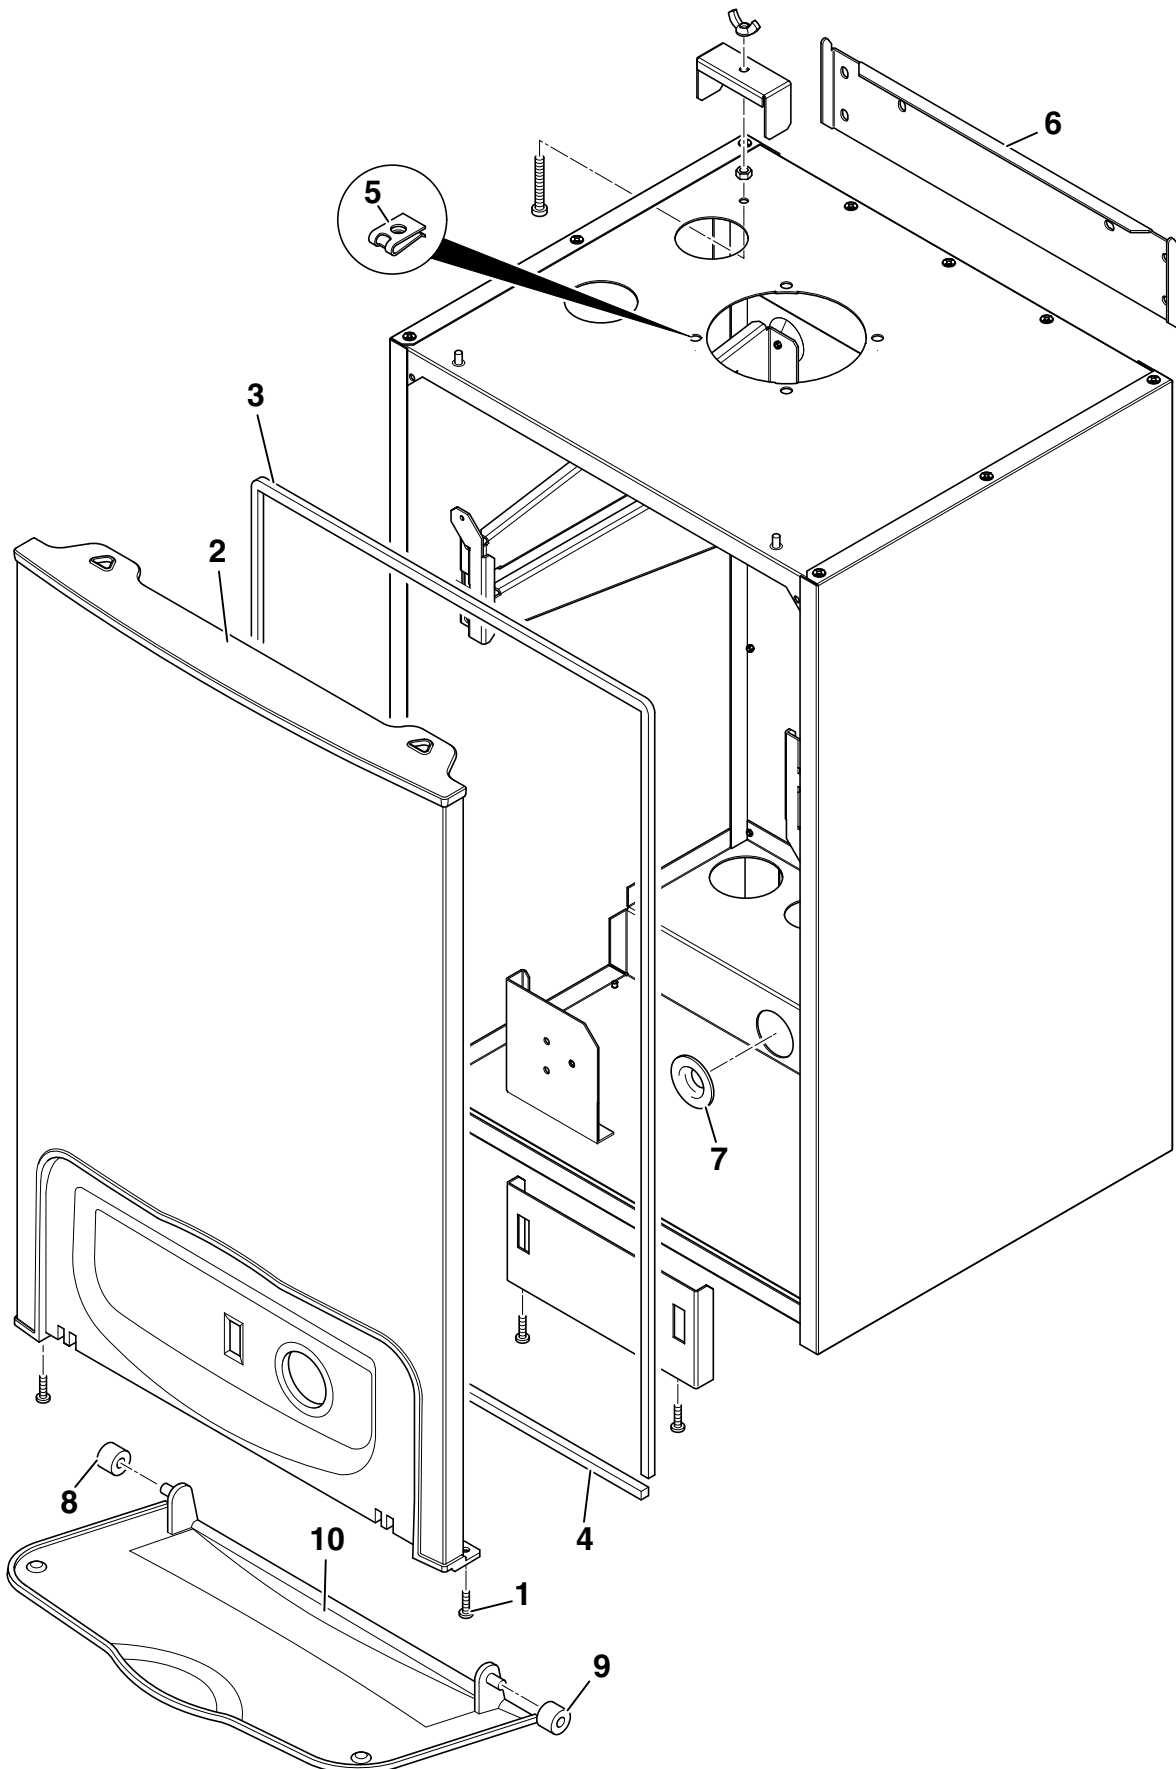

Outer Case

Controls (PCB)

Wiring Harnesses

Heat Exchanger and Burner Door

DIMPLEX 18 OV	41 149 04	Page 5 of 5
DIMPLEX 32 OV	41 149 03	Iss 1
		6/1/09

Air / Gas Collector, Fan Assembly, Gas Valve & Swirl Plate Assembly