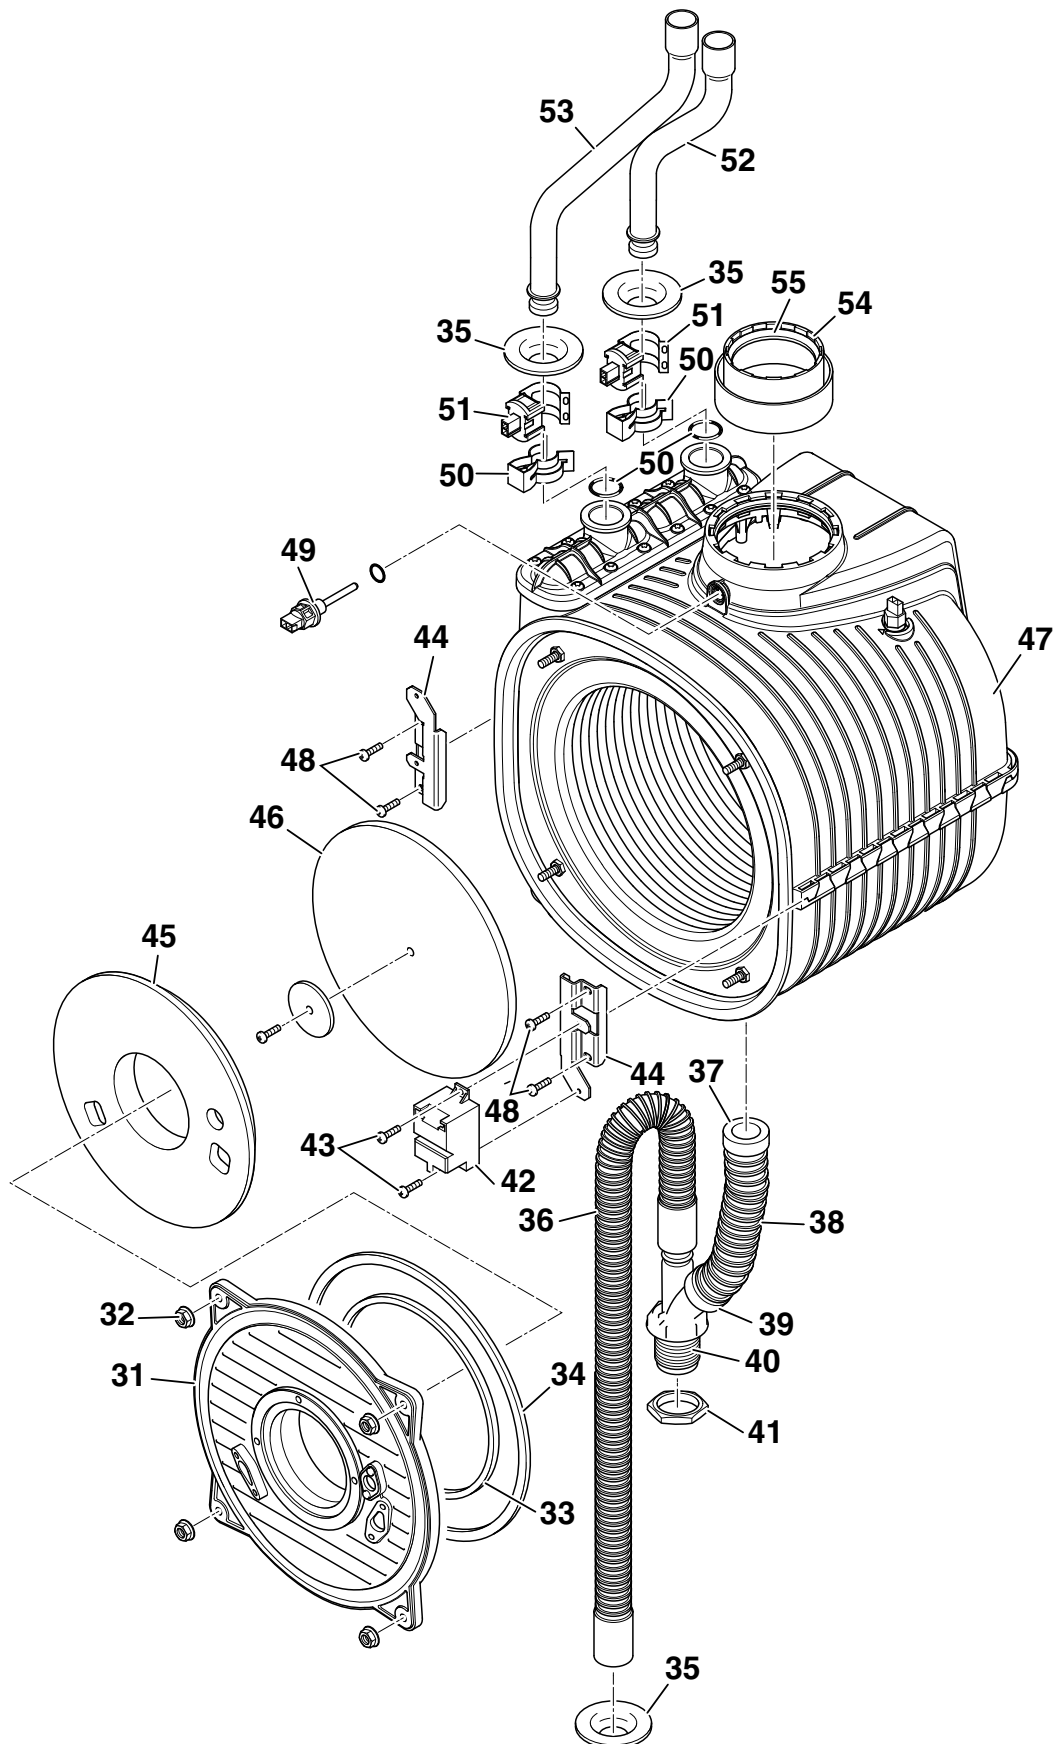

Outer Case

Controls (PCB)

Wiring Harnesses

Heat Exchanger and Burner Door

DIMPLEX 18 OV	41 149 04	Page 5 of 5
DIMPLEX 32 OV	41 149 03	Iss 1
		6/1/09

Air / Gas Collector, Fan Assembly, Gas Valve & Swirl Plate Assembly